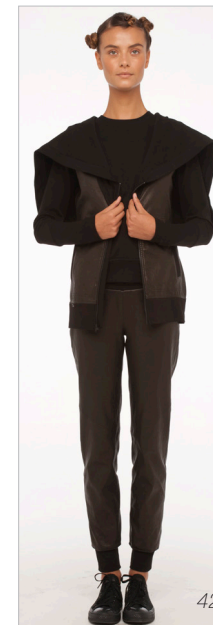

Sweats

3/4 SLEEVE CREW NECK SWEATSHIRT W/GEL | 4

3/4 SLEEVE CREW NECK
SWEATSHIRT W/GEL | 4

SLEEVELESS SWEATSHIRT LONG DRESS | 20

STRAPLESS SWEATSHIRT DRESS W/RHINESTONES | 25

HALTER ZIP HOOD HOODIE | 29

HALTER ZIP HOOD HOODIE
LONG DRESS | 23

8

8

ZIP HOOD HOODIE COMBO | 41

FUNNEL JACKET | 28

40,38

31

31

34