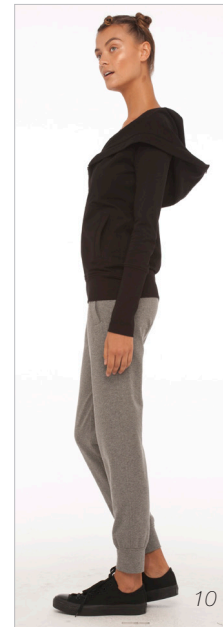

Sweats

3/4 SLEEVE CREW NECK SWEATSHIRT W/GEL | 4

3/4 SLEEVE CREW NECK
SWEATSHIRT W/GEL | 4

SLEEVELESS SWEATSHIRT LONG DRESS | 20

STRAPLESS SWEATSHIRT DRESS W/RHINESTONES | 25

HALTER ZIP HOOD HOODIE | 29

HALTER ZIP HOOD HOODIE
LONG DRESS | 23

8

8

ZIP HOOD HOODIE COMBO | 41

FUNNEL JACKET | 28

40,38

31

31

34