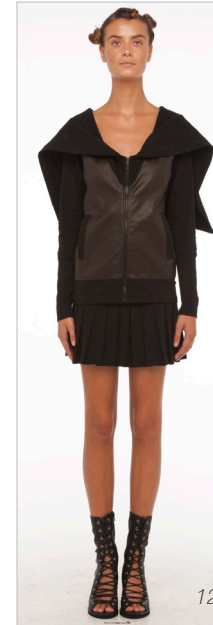

Sweats

3/4 SLEEVE CREW NECK SWEATSHIRT W/GEL | 4

3/4 SLEEVE CREW NECK
SWEATSHIRT W/GEL | 4

SLEEVELESS SWEATSHIRT LONG DRESS | 20

STRAPLESS SWEATSHIRT DRESS W/RHINESTONES | 25

HALTER ZIP HOOD HOODIE | 29

HALTER ZIP HOOD HOODIE
LONG DRESS | 23

8

8

ZIP HOOD HOODIE COMBO | 41

FUNNEL JACKET | 28

40,38

31

31

34