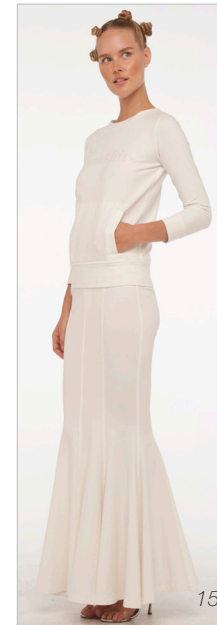

Sweats

3/4 SLEEVE CREW NECK SWEATSHIRT W/GEL | 4

3/4 SLEEVE CREW NECK
SWEATSHIRT W/GEL | 4

SLEEVELESS SWEATSHIRT LONG DRESS | 20

STRAPLESS SWEATSHIRT DRESS W/RHINESTONES | 25

HALTER ZIP HOOD HOODIE | 29

HALTER ZIP HOOD HOODIE
LONG DRESS | 23

8

8

ZIP HOOD HOODIE COMBO | 41

FUNNEL JACKET | 28

40,38

31

31

34