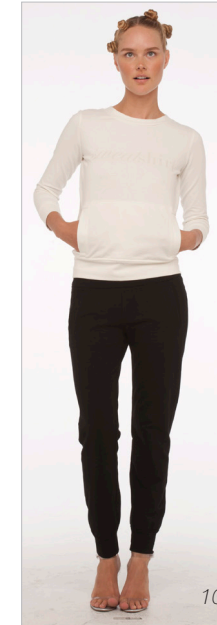

Sweats

3/4 SLEEVE CREW NECK SWEATSHIRT W/GEL | 4

3/4 SLEEVE CREW NECK
SWEATSHIRT W/GEL | 4

SLEEVELESS SWEATSHIRT LONG DRESS | 20

STRAPLESS SWEATSHIRT DRESS W/RHINESTONES | 25

HALTER ZIP HOOD HOODIE | 29

HALTER ZIP HOOD HOODIE
LONG DRESS | 23

8

8

ZIP HOOD HOODIE COMBO | 41

FUNNEL JACKET | 28

40,38

31

31

34