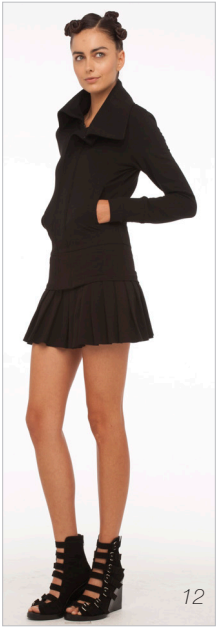

Sweats

3/4 SLEEVE CREW NECK SWEATSHIRT W/GEL | 4

3/4 SLEEVE CREW NECK
SWEATSHIRT W/GEL | 4

SLEEVELESS SWEATSHIRT LONG DRESS | 20

STRAPLESS SWEATSHIRT DRESS W/RHINESTONES | 25

HALTER ZIP HOOD HOODIE | 29

HALTER ZIP HOOD HOODIE
LONG DRESS | 23

8

8

ZIP HOOD HOODIE COMBO | 41

FUNNEL JACKET | 28

40,38

31

31

34