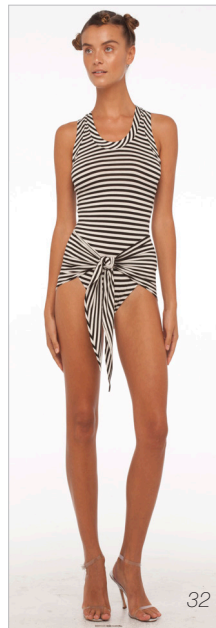

Sweats

3/4 SLEEVE CREW NECK SWEATSHIRT W/GEL | 4

3/4 SLEEVE CREW NECK
SWEATSHIRT W/GEL | 4

SLEEVELESS SWEATSHIRT LONG DRESS | 20

STRAPLESS SWEATSHIRT DRESS W/RHINESTONES | 25

HALTER ZIP HOOD HOODIE | 29

HALTER ZIP HOOD HOODIE
LONG DRESS | 23

8

8

ZIP HOOD HOODIE COMBO | 41

FUNNEL JACKET | 28

40,38

31

31

34

39,36

22,

37,36

32

ALL IN ONE GOWN | 34

Sweats