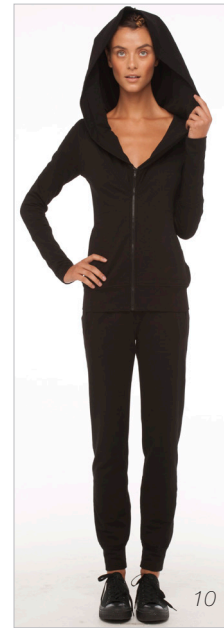

Sweats

3/4 SLEEVE CREW NECK SWEATSHIRT W/GEL | 4

3/4 SLEEVE CREW NECK
SWEATSHIRT W/GEL | 4

SLEEVELESS SWEATSHIRT LONG DRESS | 20

STRAPLESS SWEATSHIRT DRESS W/RHINESTONES | 25

HALTER ZIP HOOD HOODIE | 29

HALTER ZIP HOOD HOODIE
LONG DRESS | 23

8

8

ZIP HOOD HOODIE COMBO | 41

FUNNEL JACKET | 28

40,38

31

31

34