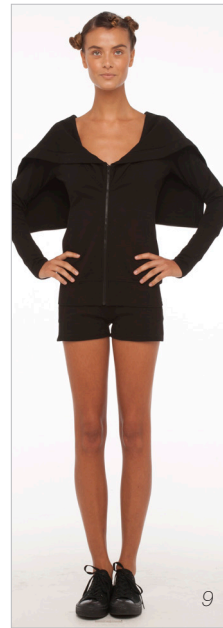

Sweats

3/4 SLEEVE CREW NECK SWEATSHIRT W/GEL | 4

3/4 SLEEVE CREW NECK
SWEATSHIRT W/GEL | 4

SLEEVELESS SWEATSHIRT LONG DRESS | 20

STRAPLESS SWEATSHIRT DRESS W/RHINESTONES | 25

HALTER ZIP HOOD HOODIE | 29

HALTER ZIP HOOD HOODIE
LONG DRESS | 23

8

8

ZIP HOOD HOODIE COMBO | 41

FUNNEL JACKET | 28

40,38

31

31

34