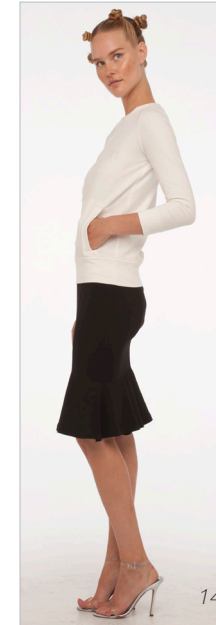

Sweats

3/4 SLEEVE CREW NECK SWEATSHIRT W/GEL | 4

3/4 SLEEVE CREW NECK
SWEATSHIRT W/GEL | 4

SLEEVELESS SWEATSHIRT LONG DRESS | 20

STRAPLESS SWEATSHIRT DRESS W/RHINESTONES | 25

HALTER ZIP HOOD HOODIE | 29

HALTER ZIP HOOD HOODIE
LONG DRESS | 23

8

8

ZIP HOOD HOODIE COMBO | 41

FUNNEL JACKET | 28

40,38

31

31

34