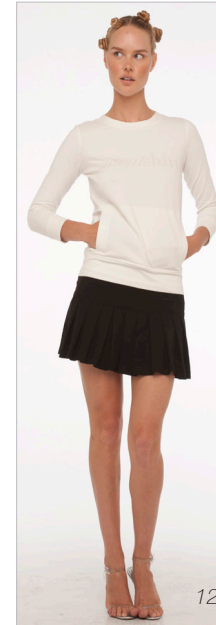

Sweats

3/4 SLEEVE CREW NECK SWEATSHIRT W/GEL | 4

3/4 SLEEVE CREW NECK
SWEATSHIRT W/GEL | 4

SLEEVELESS SWEATSHIRT LONG DRESS | 20

STRAPLESS SWEATSHIRT DRESS W/RHINESTONES | 25

HALTER ZIP HOOD HOODIE | 29

HALTER ZIP HOOD HOODIE
LONG DRESS | 23

8

8

ZIP HOOD HOODIE COMBO | 41

FUNNEL JACKET | 28

40,38

31

31

34