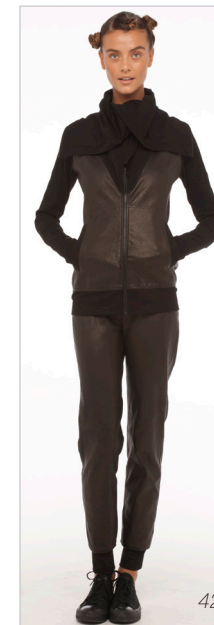

Sweats

3/4 SLEEVE CREW NECK SWEATSHIRT W/GEL | 4

3/4 SLEEVE CREW NECK
SWEATSHIRT W/GEL | 4

SLEEVELESS SWEATSHIRT LONG DRESS | 20

STRAPLESS SWEATSHIRT DRESS W/RHINESTONES | 25

HALTER ZIP HOOD HOODIE | 29

HALTER ZIP HOOD HOODIE
LONG DRESS | 23

8

8

ZIP HOOD HOODIE COMBO | 41

FUNNEL JACKET | 28

40,38

31

31

34